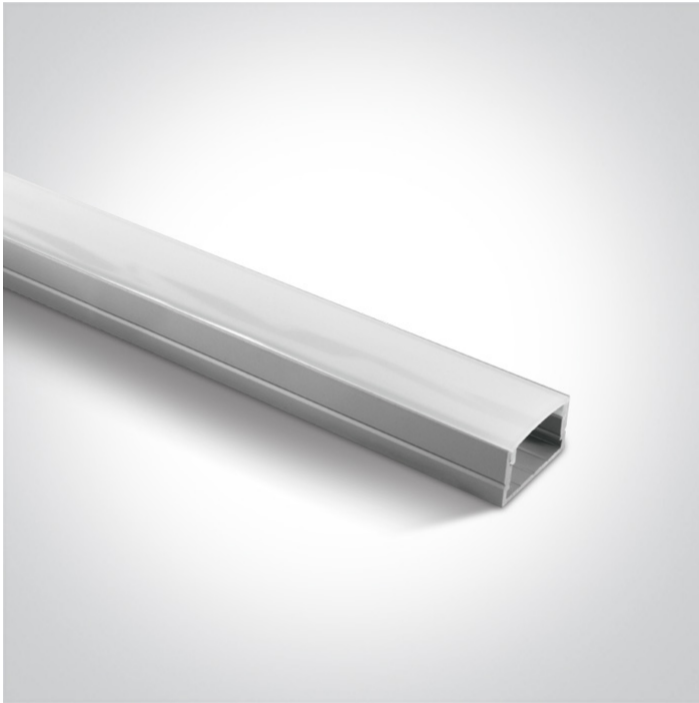

09 LED Strips & Profiles > Surface Profiles

## 7905/AL

2m surface profile + PC opal diffuser.

Complete with 2 pairs end caps and 6pcs fixing clips.

Suitable for 7825, 7830, 7835, 7845, 7870 & 7875

### Physical Specification

Item Group	09 LED Strips & Profiles
Family	Surface Profiles
Order Code	7905/AL
Colour	Aluminium
Material	Aluminium
Shape	Rectangular
Length	2000mm

Width	23mm
Height	14mm
Surface Ceiling	Yes
Indoor	Yes
Adjustable	No