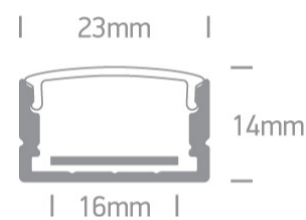

## 7905/AL

2m surface profile + PC opal diffuser.

Complete with 2 pairs end caps and 6pcs fixing clips.

Suitable for 7825, 7830, 7835, 7845, 7870 & 7875

### Dimensions

### Physical Specification

Item Group	09 LED Strips & Profiles
Family	Surface Profiles
Order Code	7905/AL
Colour	Aluminium
Material	Aluminium
Shape	Rectangular
Length	2000mm

Width	23mm
Height	14mm
Surface Ceiling	Yes
Indoor	Yes
Adjustable	No