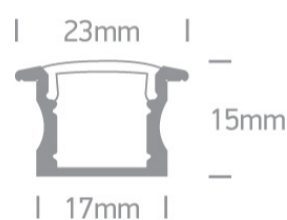

## 7904R/AL

2m Recessed aluminium profile with PC opal diffuser.

Complete with 2 pairs end cups.

Suitable for 7820, 7821, 7825, 7829 7830, 7831, 7835 & 7870 and LED Strips 12mm.

### Dimensions

Fitting

09 LED Strips & Profiles

Recessed Profiles

7904R/AL

Aluminium

Aluminium

PC

Shape	Rectangular
Length	2000mm
Width	23mm
Height	9mm
Cutout Hole Width	18mm
Cutout Hole Height	2000mm
Surface Ceiling	Yes
Depth Required	16mm
Indoor	Yes