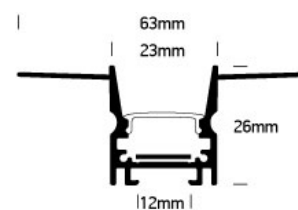

### Dimensions

### Physical Specification

Item Group

New 2021 Edition 3

Family

LED Strips & Profiles

Order Code	7903TR/W
Colour	White
Material	Aluminium
Diffuser Material	PC
Shape	Rectangular
Length	2000mm
Width	63mm
Height	26mm
Cutout Hole Width	2000mm
Cutout Hole Length	24mm
Recessed trimless ceiling	Yes
Depth Required	25mm
Indoor	Yes