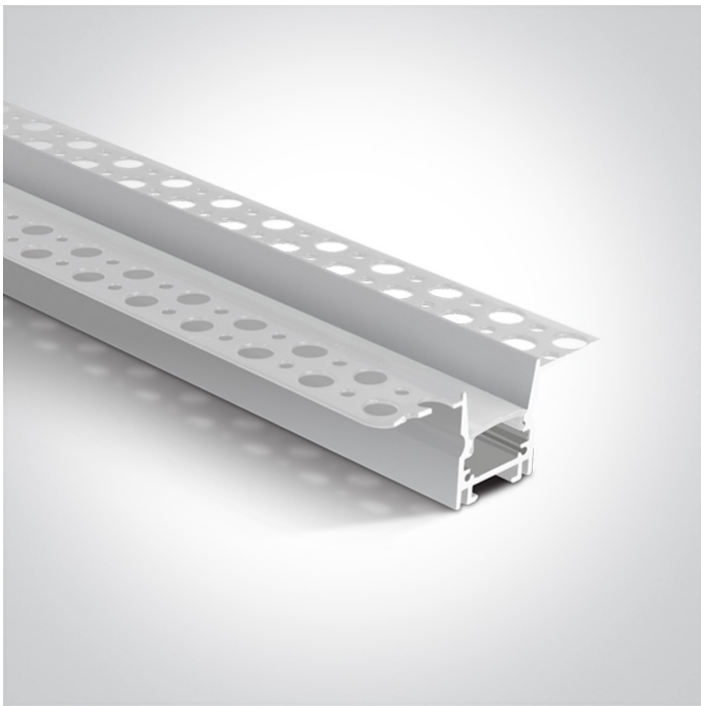

## 7903TR/W

2m trimless recessed aluminium profile with PC opal diffuser Dark light.

Complete with 2 pairs end cups.

Suitable for 7820 and LED Strips 12mm.

### Physical Specification

Item Group

New 2021 Edition 3

Family

LED Strips & Profiles

Order Code	7903TR/W
Colour	White
Material	Aluminium
Diffuser Material	PC
Shape	Rectangular
Length	2000mm
Width	63mm
Height	26mm
Cutout Hole Width	2000mm
Cutout Hole Length	24mm
Recessed trimless ceiling	Yes
Depth Required	25mm
Indoor	Yes