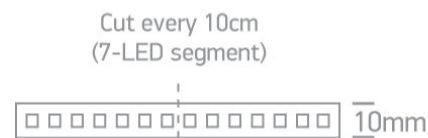

Dimensions