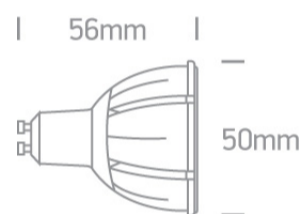

IP20 ⁹⁷CRI  CE

Downloads

Dimensions

Physical Specification

Item Group	25 Lamps
Family	Full Spectrum CRI97
Order Code	7306GC/W
Shape	Circular
Height	56mm
Diameter	50mm

Electrical Characteristics

Gear	No
Lamp	
Input Type	Constant Current

Input Voltage	220-240V
50 Hz	Yes
60 Hz	Yes
Power(Watts)	7W
IP Rating	IP20
Lamp Type	LED
Lamp Holder	GU10
LED Type	COB
LED Brand	Epistar
Dimmable	No

Illumination Data

Colour Temperature	3000K
Lumen Output	500lm
Light Efficiency	71,42lm/W
CRI	97
Beam Angle	36°
Illumination Diagram	

Packing Info

Box Length	5cm
Box Width	5cm
Box Height	6cm
Box Weight	0,055Kg
Pcs/Carton	100
Barcode	5291889052791
HS Code	8539500000

Energy Label

Energy Consumption

7kWh/1000h

Certification & Warranty

Warranty