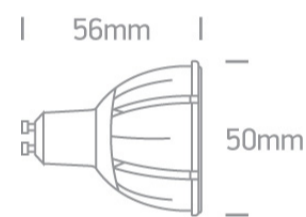

25 Lamps>Full Spectrum CRI97

7306GCD/EW

Triac Dimmable Full Spectrum 7,5W COB LED GU10 MR16 230V AC lamp.

Suitable for residential and commercial applications.

Complies with standard EN62560 and any other specific standards.

Downloads

Dimensions

Physical Specification

Item Group	25 Lamps
Family	Full Spectrum CRI97
Order Code	7306GCD/EW
Shape	Circular
Height	56mm
Diameter	50mm

Electrical Characteristics

Gear	No
Lamp	
Input Type	Mains Voltage

Input Voltage	220-240V
50 Hz	Yes
60 Hz	Yes
Power(Watts)	7,5W
IP Rating	IP20
Lamp Type	LED
Lamp Holder	GU10
LED Type	COB
LED Brand	Epistar
Dimmable	Yes
Dimmer type	Triac

Illumination Data

Colour Temperature	2700K
Lumen Output	500lm
Light Efficiency	71,42lm/W
CRI	97
Beam Angle	36°
Illumination Diagram	

Packing Info

Box Length	5cm
Box Width	5cm
Box Height	6cm
Box Weight	0,07Kg
Pcs/Carton	100
Carton Length	54cm
Carton Width	28cm
Carton Height	16cm
Carton Weight	8,1Kg

Barcode

5291889053279

HS Code

8539500000