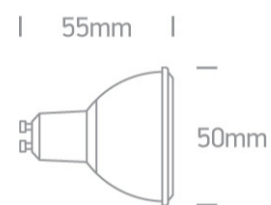

Dimensions

Gallery

Physical Specification

Item Group

25 Lamps

Family

MR16 Colours

Order Code

7306CG/BL

Shape

Circular

Height

55mm

Diameter

50mm

Gear

5,1cm

Box Width

5,1cm

Box Height

6,2cm

Box Weight

0,053Kg

Pcs/Carton