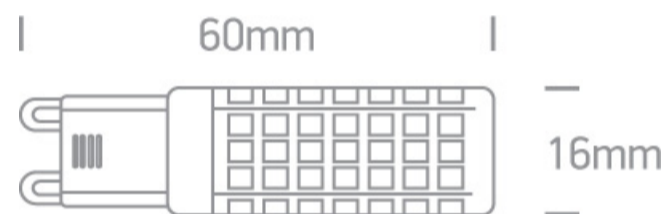

25 Lamps>G9 LED Dimmable & CCT Variable

**7106ALGD/W**

Triac dimmable SMD LED G9 5W 230V AC lamp.

Suitable for residential and commercial applications.

Complies with standard EN62560 and any other specific standards.

Downloads

Dimensions

Gallery

Physical Specification

Item Group	25 Lamps
Family	G9 LED Dimmable & CCT Variable
Order Code	7106ALGD/W
Shape	Circular
Height	60mm
Diameter	16mm

Gear	No
Lamp	
Input Type	Mains Voltage
Input Voltage	220-240V
50 Hz	Yes
60 Hz	Yes
Power(Watts)	5W
IP Rating	IP20
Lamp Type	LED
Lamp Holder	G9
LED Type	SMD 2835
LED Brand	Sanan
Dimmable	Yes
Dimmer type	Triac