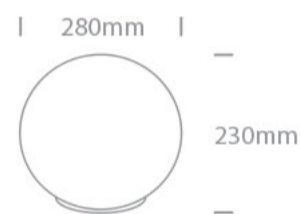

20 Garden & Underwater>Stone Moonlights

7072

20W Stone Look Ground Ball E27, IP65.

Supplied with Spike.

Complete with 2 meter cable and SCHUKO plug.

Complies with standard EN60598-1 and any other specific standards.

Downloads

Dimensions

Gallery

Physical Specification

Item Group	20 Garden & Underwater
Family	Stone Moonlights
Order Code	7072
Colour	Stone
Material	Plastic
Shape	Circular
Height	230mm

Diameter	280mm
Inground	Yes
Outdoor	Yes
Adjustable	No

Electrical Characteristics

Gear	No
------	----

Fitting + Driver

Input Voltage	100-240V
50 Hz	Yes
60 Hz	Yes
Safety Class	
Power(Watts)	20W
IP Rating	IP65
Light Source	Replaceable lamp
Lamp Holder	E27
Number of Lamps	1
Dimmable	N/A
Cable Length	200cm
F Mark	