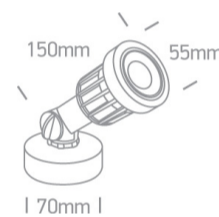

20 Garden & Underwater > LED Garden Spots

7070/W

5W LED spot, IP65, supplied with spike, for garden illumination.

Supplied with non-dimmable LED driver.

Complies with standard EN60598-1 and any other specific standards.

Downloads

Dimensions

Physical Specification

Item Group	20 Garden & Underwater
Family	LED Garden Spots
Order Code	7070/W
Colour	Black
Material	Plastic
Shape	Circular
Height	150mm
Diameter	55mm
Surface Wall	Yes
Surface Floor/Ground	Yes
Outdoor	Yes
Adjustable	2 Directions

Gear		Built In	
Fitting + Driver			
Input Voltage		100-240V	
50 Hz		Yes	
60 Hz		Yes	
Safety Class			
Power(Watts)		5W	
IP Rating		IP65	
Light Source		LED built in	
Dimmable		No	
Cable Length		200cm	
F Mark			