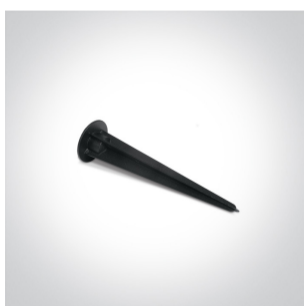

20 Garden & Underwater > LED Garden Spots

7068/B/W

6W garden spot, COB LED, IP65, supplied with spike, for garden illumination.

Complies with standard EN60598-1 and any other specific standards.

Downloads

Dimensions

Gallery

Physical Specification

Item Group	20 Garden & Underwater
Family	LED Garden Spots
Order Code	7068/B/W
Colour	Black
Material	Die Cast
Shape	Circular
Height	100mm

Diameter	60mm
Surface Ceiling	Yes
Surface Wall	Yes
Surface Floor/Ground	Yes
Outdoor	Yes
Adjustable	1 Direction