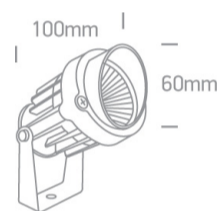

20 Garden & Underwater > LED Garden Spots

7068/B/W

6W garden spot, COB LED, IP65, supplied with spike, for garden illumination.

Complies with standard EN60598-1 and any other specific standards.

Downloads

Dimensions

Gallery

Physical Specification

Item Group	20 Garden & Underwater
Family	LED Garden Spots
Order Code	7068/B/W
Colour	Black
Material	Die Cast
Shape	Circular
Height	100mm

Diameter	60mm
Surface Ceiling	Yes
Surface Wall	Yes
Surface Floor/Ground	Yes
Outdoor	Yes
Adjustable	1 Direction

## Electrical Characteristics

Gear	Built In
Fitting + Driver	
Input Voltage	220-240V
50 Hz	Yes
60 Hz	Yes
Safety Class	
Power(Watts)	6W
IP Rating	IP65
Light Source	LED built in
Dimmable	No
Cable Length	200cm
F Mark	