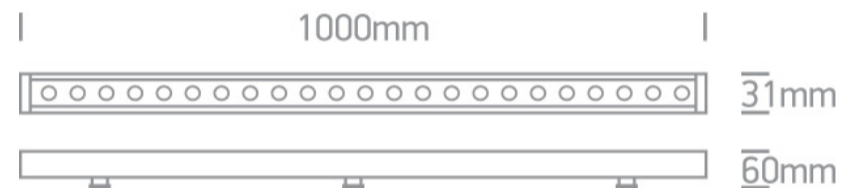

21 Industrial & Floodlights>The LED Wall Washers Aluminium

7055B/C

24x1W LED Wall Washers.

Connect Maximum 5pcs.

Requires 24V DC constant voltage LED driver.

Complies with standard EN60598-1 and any other specific standards.

Downloads

Dimensions

Physical Specification

Item Group	21 Industrial & Floodlights
Family	The LED Wall Washers Aluminium
Order Code	7055B/C
Colour	Grey
Material	Aluminium
Shape	Rectangular
Length	1000mm
Width	31mm
Height	60mm
Surface Ceiling	Yes
Surface Wall	Yes
Surface Floor/Ground	Yes

Indoor
Outdoor
Adjustable

Yes
Yes
1 Direction

Electrical Characteristics

Fitting

Input Type	Constant Voltage
Input Voltage	24V DC
Safety Class	
Power(Watts)	24W
IP Rating	IP66
Light Source	LED built in
LED Type	COB
LED Brand	Osram
LED Number	24
Cable Length	100cm supply cable + 15cm cable male + 15cm cable female
F Mark	

Illumination Data

Colour Temperature	4000K
Lumen Output	1700lm
Light Efficiency	70,83lm/W
CRI	80
Beam Angle	60°x20°
Illumination Diagram	

Packing Info

Box Weight	1,2Kg
Pcs/Carton	15

Carton Length	103cm
Carton Width	28cm
Carton Height	20cm
Carton Weight	18,7Kg
Barcode	5291889062349
HS Code	9405409989