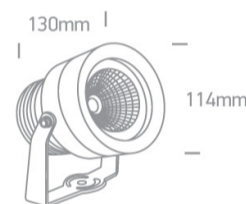

20 Garden & Underwater>The 20W COB Garden Spots Aluminium

**7047/AN/W**

20W LED spot, IP65, supplied with spike, for garden illumination.

Requires 24V driver.

Complies with standard EN60598-1 and any other specific standards.

#### Dimensions

Anthracite

Material

Aluminium

Diffuser Material

Glass

Shape

Circular

Height	130mm
Diameter	114mm
Surface Ceiling	Yes
Surface Wall	Yes
Surface Floor/Ground	Yes
Outdoor	Yes
Adjustable	1 Direction