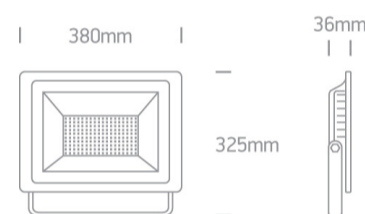

## 7028CE/B/C

150W AC LED flood light with adjustable mounting bracket.

IP65 rated for outdoor use.

Complies with standard EN60598-1 and any other specific standards.

### Dimensions

### Physical Specification

Item Group	21 Industrial & Floodlights
Family	AC LED Floodlights 100-250W
Order Code	7028CE/B/C
Colour	Black
Material	Die Cast
Diffuser Material	Glass
Shape	Rectangular
Length	380mm
Width	325mm
Height	36mm
Surface Ceiling	Yes
Surface Wall	Yes

#### Packing Info

Box Length	29.5cm
------------	--------

Box Width	4.5cm
Box Height	28cm
Box Weight	3,4Kg
Pcs/Carton	4
Carton Length	41cm
Carton Width	21cm
Carton Height	32cm
Carton Weight	13,8Kg
Barcode	5291889056027
HS Code	9405409900