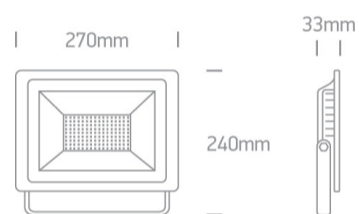

## 7028CD/B/C

100W AC LED flood light with adjustable mounting bracket.

IP65 rated for outdoor use.

Complies with standard EN60598-1 and any other specific standards.

### Dimensions

### Physical Specification

Item Group	21 Industrial & Floodlights
Family	AC LED Floodlights 100-250W
Order Code	7028CD/B/C
Colour	Black
Material	Die Cast
Diffuser Material	Glass
Shape	Rectangular
Length	270mm
Width	240mm
Height	33mm
Surface Ceiling	Yes
Surface Wall	Yes

#### Packing Info

Box Length

22cm

Box Width

4cm

Box Height	28cm
Box Weight	1,5Kg
Pcs/Carton	10
Carton Length	44cm
Carton Width	30cm
Carton Height	25cm
Carton Weight	15,1Kg
Barcode	5291889056010
HS Code	9405409900