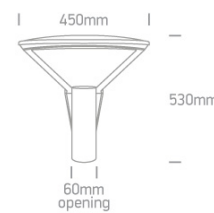

New 2023 Edition 2>Industrial & Floodlights

70112/B/W

LED outdoor light for poles 3m and higher. Ideal for parks, parkings, playgrounds. Post Diameter 60mm.

Complete with 2400mA driver.

Complies with standard EN60598-1 and any other specific standards.

Downloads

Dimensions

Gallery

Physical Specification

| | |
|------------|--------------------------|
| Item Group | New 2023 Edition 2 |
| Family | Industrial & Floodlights |
| Order Code | 70112/B/W |
| Colour | Black |
| Material | Die Cast |
| Shape | Circular |
| Height | 530mm |

| | |
|----------------------|-------|
| Diameter | 450mm |
| Surface Floor/Ground | Yes |
| Outdoor | Yes |
| Adjustable | No |
| IK Rating | 8 |

Electrical Characteristics

| Gear | Built In |
|------------------|---|
| Fitting + Driver | |
| Input Voltage | 100-240V |
| 50 Hz | Yes |
| 60 Hz | Yes |
| Safety Class |  |
| Power(Watts) | 75W |
| IP Rating | IP66 |
| Light Source | LED built in |
| Dimmable | No |
| Cable Length | 150cm |
| F Mark |  |