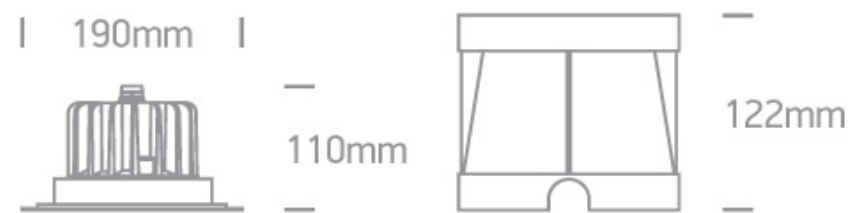

20 Garden & Underwater>The LED Underwater Range Stainless steel

69066D/C

12W underwater LED spot, IP68.

Requires 24V driver.

Complies with standard EN60598-1 and any other specific standards.

Downloads

Dimensions

Gallery

Physical Specification

Item Group	20 Garden & Underwater
Family	The LED Underwater Range Stainless steel
Order Code	69066D/C
Colour	Stainless Steel
Material	Stainless Steel 316
Shape	Circular
Height	122mm

Diameter	190mm
Cutout Hole Diameter	175mm
Recessed wall	Yes
Inground	Yes
Underwater	Yes
Depth Required	130mm
Adjustable	No
IK Rating	10