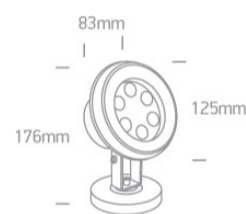

20 Garden & Underwater>The LED Underwater Range Stainless steel

**69064B/C**

6W underwater LED spot, IP68.

Underwater only/2m max.

Requires 24V driver.

Complies with standard EN60598-1 and any other specific standards.

Downloads

Dimensions

Physical Specification

Item Group	20 Garden & Underwater
Family	The LED Underwater Range Stainless steel
Order Code	69064B/C
Colour	Stainless Steel
Material	Stainless Steel 316
Shape	Circular
Height	83mm
Diameter	125mm
Surface Wall	Yes
Surface Floor/Ground	Yes
Underwater	Yes
Adjustable	No

LED Number

6

Cable Length

500cm