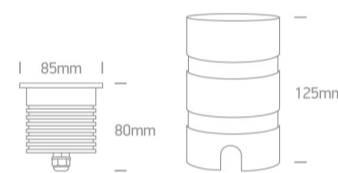

New 2020 Edition 2>Wall Recessed & Inground

69056C/W

9W COB LED inground, IP67.

Requires 24V driver.

Complies with standard EN60598-1 and any other specific standards.

Downloads

Dimensions

Must be ordered separately

89015V

Physical Specification

Item Group	New 2020 Edition 2
Family	Wall Recessed & Inground
Order Code	69056C/W
Colour	Aluminium
Material	Natural Aluminium
Diffuser Material	Glass

Shape	Circular
Height	80mm
Diameter	85mm
Cutout Hole Diameter	70mm
Inground	Yes
Depth Required	135mm + 300mm drainage
Indoor	Yes
Outdoor	Yes
Adjustable	No
IK Rating	8

## Illumination Data

Colour Temperature	3000K
Lumen Output	720lm
Light Efficiency	80lm/W
CRI	80

Beam Angle	38°
Illumination Diagram	
Dark Light	Yes