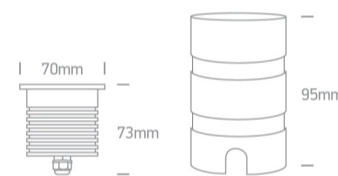

New 2020 Edition 2>Wall Recessed & Inground

69056B/W

7W COB LED inground, IP67.

Requires 24V driver.

Complies with standard EN60598-1 and any other specific standards.

Downloads

Dimensions

Must be ordered separately

89015V

Physical Specification

Item Group	New 2020 Edition 2
Family	Wall Recessed & Inground
Order Code	69056B/W
Colour	Aluminium
Material	Natural Aluminium
Diffuser Material	Glass

Shape	Circular
Height	73mm
Diameter	70mm
Cutout Hole Diameter	60mm
Inground	Yes
Depth Required	100mm + 300mm drainage
Indoor	Yes
Outdoor	Yes
IK Rating	8

Electrical Characteristics

Fitting

Input Type	Constant Voltage
Input Voltage	24V DC
Safety Class	
Power(Watts)	7W
IP Rating	IP67
Light Source	LED built in
LED Type	COB
LED Brand	Prolight
Cable Length	200cm
F Mark	

Illumination Data

Colour Temperature	3000K
Lumen Output	560lm
Light Efficiency	80lm/W
CRI	80
Beam Angle	38°

Illumination Diagram

Dark Light

Yes

Packing Info

Pcs/Carton

36