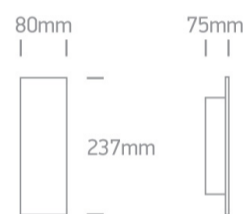

19 Wall Recessed & Inground > Indoor Dark Light Wall Recessed

68008/G/BL

1W, Wall recessed LED light, ideal for step and corridor illumination.

Requires 350mA driver.

Complies with standard EN60598-1 and any other specific standards.

Downloads

Dimensions

Must be ordered separately

89004

Accessories

68008/BOX

Physical Specification

Item Group	19 Wall Recessed & Inground
Family	Indoor Dark Light Wall Recessed
Order Code	68008/G/BL
Colour	Grey
Material	Die Cast
Shape	Rectangular
Length	80mm
Width	237mm
Height	38mm
Cutout Hole Width	65mm
Cutout Hole Length	212mm
Recessed wall	Yes
Depth Required	90mm
Indoor	Yes
Adjustable	No

Electrical Characteristics

Fitting

Input Type	Constant Current
Input Current	350mA
Voltage	3V
Safety Class	
Power(Watts)	1W
IP Rating	IP20
Light Source	LED built in
LED Brand	Edison
Cable Length	50cm
F Mark	