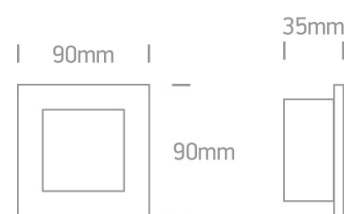

19 Wall Recessed & Inground > Indoor Dark Light Wall Recessed

68005/G/GR

1W, Wall recessed LED light, ideal for step and corridor illumination.

Requires 350mA driver.

Complies with standard EN60598-1 and any other specific standards.

Downloads

Dimensions

Must be ordered separately

89004

Accessories

68005/BOX

Physical Specification

Item Group	19 Wall Recessed & Inground
Family	Indoor Dark Light Wall Recessed
Order Code	68005/G/GR
Colour	Grey
Material	Die Cast
Shape	Rectangular
Length	90mm
Width	90mm
Height	35mm
Cutout Hole Width	73mm
Cutout Hole Length	73mm
Recessed wall	Yes
Depth Required	40mm
Indoor	Yes
Adjustable	No

Electrical Characteristics

Fitting

Input Type	Constant Current
Input Current	350mA
Voltage	3V
Safety Class	
Power(Watts)	1W
IP Rating	IP20
Light Source	LED built in
LED Brand	Edison
Cable Length	50cm
F Mark	