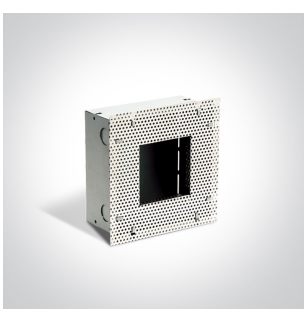

19 Wall Recessed & Inground > Indoor Dark Light Wall Recessed

68005/G/GR

1W, Wall recessed LED light, ideal for step and corridor illumination.

Requires 350mA driver.

Complies with standard EN60598-1 and any other specific standards.

Downloads

Dimensions

Must be ordered separately

89004

Accessories

68005/BOX

Physical Specification

Item Group	19 Wall Recessed & Inground
Family	Indoor Dark Light Wall Recessed
Order Code	68005/G/GR
Colour	Grey
Material	Die Cast
Shape	Rectangular
Length	90mm
Width	90mm
Height	35mm
Cutout Hole Width	73mm
Cutout Hole Length	73mm
Recessed wall	Yes
Depth Required	40mm
Indoor	Yes
Adjustable	No

Electrical Characteristics

Fitting

Input Type	Constant Current
Input Current	350mA
Voltage	3V
Safety Class	
Power(Watts)	1W
IP Rating	IP20
Light Source	LED built in
LED Brand	Edison
Cable Length	50cm
F Mark	