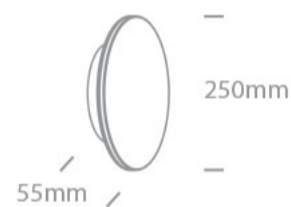

Dimensions

Physical Specification

Item Group	13 Wall & Ceiling LED
Family	The Backlight Range
Order Code	67532/W/W
Colour	White
Material	Aluminium
Diffuser Material	PC
Shape	Circular
Height	55mm
Diameter	250mm
Surface Wall	Yes
Indoor	Yes
Outdoor	Yes