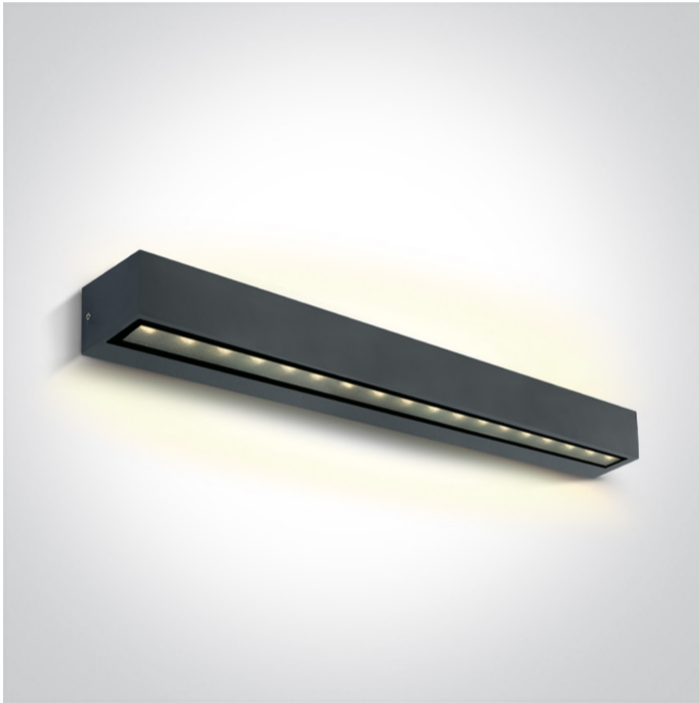

New 2023 Edition 2>Wall & Ceiling LED

67526B3/AN/W

2x13W Wall light, IP65.

Complete with 700mA driver.

Complies with standard EN60598-1 and any other specific standards.

Downloads

Dimensions

Physical Specification

Item Group	New 2023 Edition 2
Family	Wall & Ceiling LED
Order Code	67526B3/AN/W
Colour	Anthracite
Material	Die Cast
Shape	Rectangular
Length	500mm
Width	76mm
Height	66mm
Surface Wall	Yes
Indoor	Yes
Outdoor	Yes