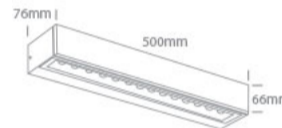

New 2023 Edition 2>Wall & Ceiling LED

67526B3/AN/W

2x13W Wall light, IP65.

Complete with 700mA driver.

Complies with standard EN60598-1 and any other specific standards.

Downloads

Dimensions

Physical Specification

Item Group	New 2023 Edition 2
Family	Wall & Ceiling LED
Order Code	67526B3/AN/W
Colour	Anthracite
Material	Die Cast
Shape	Rectangular
Length	500mm
Width	76mm
Height	66mm
Surface Wall	Yes
Indoor	Yes
Outdoor	Yes