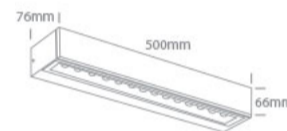

New 2023 Edition 2>Wall & Ceiling LED

67526A3/AN/W

13W Wall light, IP65.

Complete with 700mA driver.

Complies with standard EN60598-1 and any other specific standards.

Downloads

Dimensions

Physical Specification

Item Group	New 2023 Edition 2
Family	Wall & Ceiling LED
Order Code	67526A3/AN/W
Colour	Anthracite
Material	Die Cast
Shape	Rectangular
Length	500mm
Width	76mm
Height	66mm
Surface Wall	Yes
Indoor	Yes
Outdoor	Yes