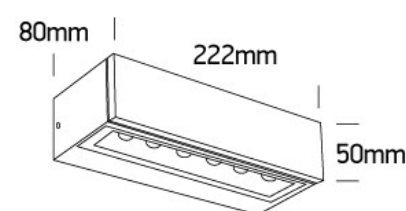

New 2021 Edition 3>Wall & Ceiling LED

67522A/AN/W

8W Wall light, IP65.

Complete with 350mA driver.

Complies with standard EN60598-1 and any other specific standards.

Downloads

Dimensions

Physical Specification

Item Group	New 2021 Edition 3
Family	Wall & Ceiling LED
Order Code	67522A/AN/W
Colour	Anthracite
Material	Die Cast + Wood
Shape	Rectangular
Length	222mm
Width	80mm
Height	50mm
Surface Wall	Yes
Indoor	Yes
Outdoor	Yes