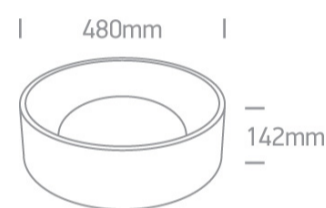

Downloads

Dimensions

Physical Specification

Item Group	New 2020 Edition 2
Family	Plafo
Order Code	67452/B/W
Colour	Black
Material	Aluminium
Shape	Circular
Height	142mm
Diameter	480mm
Surface Ceiling	Yes
Indoor	Yes
Adjustable	No