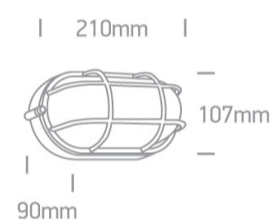

14 Wall & Ceiling LED>The Classic Outdoor Range Die cast

67444C/B/W

10W Wall LED light, IP54, classic outdoor range

AC LED.

Complies with standard EN60598-1 and any other specific standards.

Downloads

Dimensions

Physical Specification

Item Group	14 Wall & Ceiling LED
Family	The Classic Outdoor Range Die cast
Order Code	67444C/B/W
Colour	Black
Material	Die Cast
Shape	Rectangular
Length	210mm
Width	107mm
Height	90mm
Surface Wall	Yes
Indoor	Yes
Outdoor	Yes