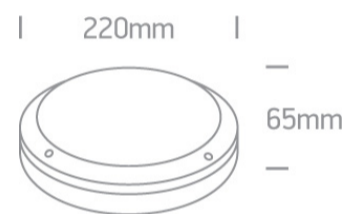

14 Wall & Ceiling LED>The Classic Outdoor Range Die cast

67442/B/W

10W Wall LED light, IP54, classic outdoor range

AC LED.

Complies with standard EN60598-1 and any other specific standards.

Downloads

Dimensions

Physical Specification

Item Group	14 Wall & Ceiling LED
Family	The Classic Outdoor Range Die cast
Order Code	67442/B/W
Colour	Black
Material	Die Cast
Shape	Rectangular
Length	220mm
Width	65mm
Surface Ceiling	Yes
Surface Wall	Yes
Indoor	Yes
Outdoor	Yes