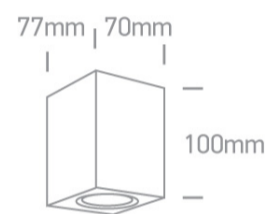

13 Wall & Ceiling>The GU10 Outdoor Cube Lights Die cast

67426/G

7W MR16 GU10 Die Cast, GU10 Outdoor Cube Lights.

Complies with standard EN60598-1 and any other specific standards

Downloads

Dimensions

Physical Specification

Item Group	13 Wall & Ceiling
Family	The GU10 Outdoor Cube Lights Die cast
Order Code	67426/G
Colour	Grey
Material	Die Cast
Shape	Circular
Surface Wall	Yes
Indoor	Yes
Outdoor	Yes
Adjustable	No

Electrical Characteristics