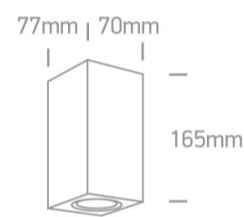

13 Wall & Ceiling>The GU10 Outdoor Cube Lights Die cast

**67426A/G**

2X7W MR16 GU10 Die Cast, GU10 Outdoor Cube Lights.

Complies with standard EN60598-1 and any other specific standards

Downloads

Dimensions

Physical Specification

Item Group	13 Wall & Ceiling
Family	The GU10 Outdoor Cube Lights Die cast
Order Code	67426A/G
Colour	Grey
Material	Die Cast
Shape	Circular
Surface Wall	Yes
Indoor	Yes
Outdoor	Yes
Adjustable	No