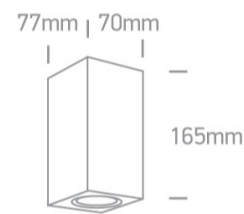

13 Wall & Ceiling>The GU10 Outdoor Cube Lights Die cast

67426A/AN

2X7W MR16 GU10 Die Cast, GU10 Outdoor Cube Lights.

Complies with standard EN60598-1 and any other specific standards

Downloads

Dimensions

Physical Specification

Item Group	13 Wall & Ceiling
Family	The GU10 Outdoor Cube Lights Die cast
Order Code	67426A/AN
Colour	Anthracite
Material	Die Cast
Shape	Circular
Surface Wall	Yes
Indoor	Yes
Outdoor	Yes
Adjustable	No

Electrical Characteristics