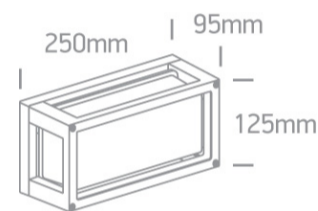

13 Wall & Ceiling > Outdoor E27 Square Die cast

67420/G

E27 outdoor wall light ideal for residential illumination, IP54.

Complies with standard EN60598-1 and any other specific standards.

Downloads

Dimensions

Physical Specification

Item Group	13 Wall & Ceiling
Family	Outdoor E27 Square Die cast
Order Code	67420/G
Colour	Grey
Material	Die Cast
Diffuser Material	Glass
Shape	Rectangular
Length	250mm
Width	95mm
Height	125mm
Surface Wall	Yes
Indoor	Yes

## Packing Info

Box Length	29cm
------------	------

Box Width	17cm
-----------	------

Box Height	14,5cm
------------	--------

Box Weight	1,9Kg
------------	-------

Pcs/Carton	6
------------	---

Barcode	5291889052920
---------	---------------