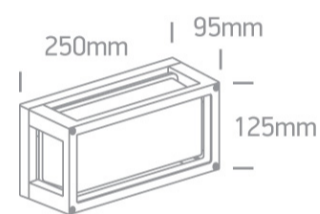

13 Wall & Ceiling > Outdoor E27 Square Die cast

67420/AN

E27 outdoor wall light ideal for residential illumination, IP54.

Complies with standard EN60598-1 and any other specific standards.

Downloads

Dimensions

Physical Specification

Item Group	13 Wall & Ceiling
Family	Outdoor E27 Square Die cast
Order Code	67420/AN
Colour	Anthracite
Material	Die Cast
Diffuser Material	Glass
Shape	Rectangular
Length	250mm
Width	125mm
Height	95mm
Surface Wall	Yes
Indoor	Yes

Dimmable	N/A
----------	-----

F Mark	
--------	---

Illumination Data

Illumination Diagram	
----------------------	---

Packing Info

Box Length	29cm
------------	------

Box Width	17cm
-----------	------

Box Height	14,5cm
------------	--------