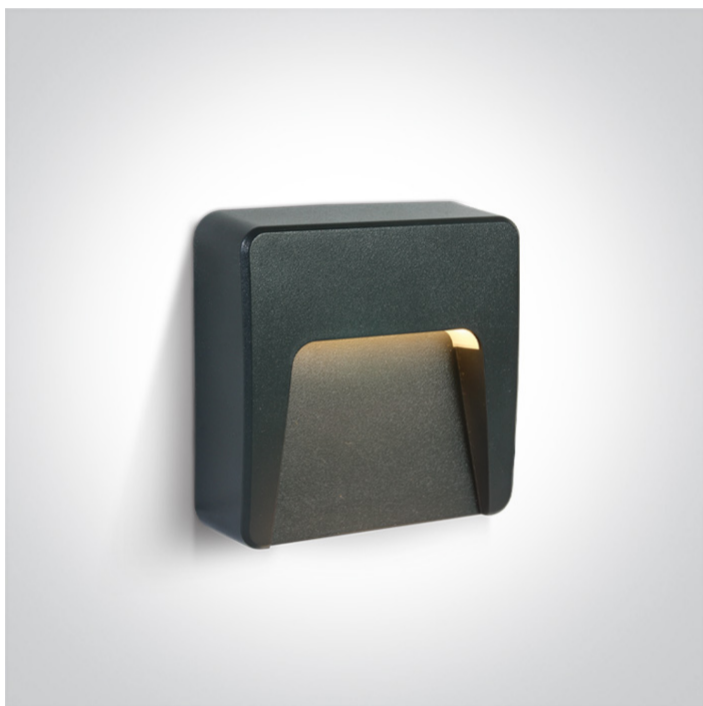

13 Wall & Ceiling LED>Outdoor Dark Lights

67417/AN/W

1,5W AC LED wall light, IP65, ideal for both indoor and outdoor installation.

Complies with standard EN60598-1 and any other specific standards.

Downloads

Dimensions

Physical Specification

Item Group	13 Wall & Ceiling LED
Family	Outdoor Dark Lights
Order Code	67417/AN/W
Colour	Anthracite
Material	ABS
Diffuser Material	PC
Shape	Rectangular
Length	78mm
Width	78mm
Height	25mm
Surface Wall	Yes
Indoor	Yes