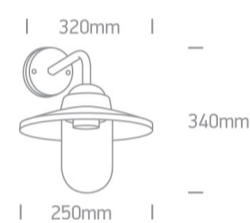

20 Garden & Underwater>Retro Wall Lantern

67408/B

40W E27 Metal + glass

Complies with standard EN60598-1 and any other specific standards.

Downloads

Dimensions

Physical Specification

| | |
|-------------------|------------------------|
| Item Group | 20 Garden & Underwater |
| Family | Retro Wall Lantern |
| Order Code | 67408/B |
| Colour | Black |
| Material | Metal |
| Diffuser Material | Glass |
| Shape | Rectangular |
| Length | 320mm |
| Width | 340mm |
| Height | 250mm |
| Surface Wall | Yes |
| Outdoor | Yes |

Adjustable

No

Electrical Characteristics

Gear

No

Fitting + Driver

Input Voltage

100-240V