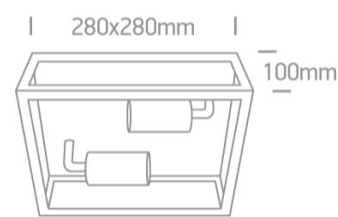

20 Garden & Underwater>The Romantic Outdoor Range

67406D/B

2x40W E27 Stainless steel 201 + tempered glass

Complies with standard EN60598-1 and any other specific standards.

Downloads

Dimensions

Physical Specification

Item Group	20 Garden & Underwater
Family	The Romantic Outdoor Range
Order Code	67406D/B
Colour	Black
Material	Stainless Steel 201
Diffuser Material	Glass
Shape	Circular
Height	280mm
Diameter	100mm
Surface Ceiling	Yes
Indoor	Yes
Outdoor	Yes