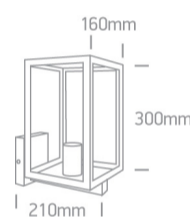

20 Garden & Underwater>The Romantic Outdoor Range

67406C/B

40W E27 Stainless steel 201 + tempered glass

Complies with standard EN60598-1 and any other specific standards.

Downloads

Dimensions

Physical Specification

Item Group	20 Garden & Underwater
Family	The Romantic Outdoor Range
Order Code	67406C/B
Colour	Black
Material	Stainless Steel 201
Diffuser Material	Glass
Shape	Circular
Height	160mm
Diameter	300mm
Recessed wall	Yes
Indoor	Yes
Outdoor	Yes