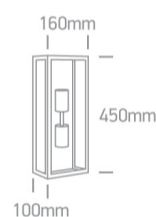

20 Garden & Underwater>The Romantic Outdoor Range

67406B/B

2x40W E27 Stainless steel 201 + tempered glass

Complies with standard EN60598-1 and any other specific standards.

Downloads

Dimensions

Physical Specification

Item Group	20 Garden & Underwater
Family	The Romantic Outdoor Range
Order Code	67406B/B
Colour	Black
Material	Stainless Steel 201
Diffuser Material	Glass
Shape	Rectangular
Length	160mm
Width	450mm
Height	100mm
Surface Wall	Yes
Indoor	Yes