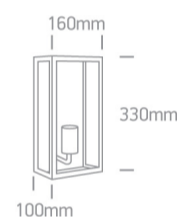

20 Garden & Underwater>The Romantic Outdoor Range

67406A/B

40W E27 Stainless steel 201 + tempered glass

Complies with standard EN60598-1 and any other specific standards.

Downloads

Dimensions

Physical Specification

Item Group	20 Garden & Underwater
Family	The Romantic Outdoor Range
Order Code	67406A/B
Colour	Black
Material	Stainless Steel 201
Diffuser Material	Glass
Shape	Circular
Height	160mm
Diameter	330mm
Surface Floor/Ground	Yes
Indoor	Yes
Outdoor	Yes