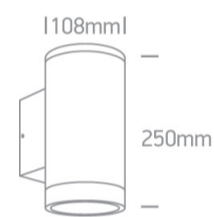

13 Wall & Ceiling>The PAR30 Outdoor Wall Lights

67400E/AN

2xPAR30, E27 Wall outdoor cylinder, IP65.

Complies with standard EN60598-1 and any other specific standards.

Downloads

Dimensions

Physical Specification

Item Group	13 Wall & Ceiling
Family	The PAR30 Outdoor Wall Lights
Order Code	67400E/AN
Colour	Anthracite
Material	Die Cast
Diffuser Material	Glass
Shape	Circular
Height	250mm
Diameter	108mm
Surface Wall	Yes
Indoor	Yes
Outdoor	Yes

Box Width	11,5cm
-----------	--------

Box Height	27cm
------------	------

Pcs/Carton	6
------------	---

Barcode	5291889058014
---------	---------------

HS Code	9405409900
---------	------------

Certification & Warranty