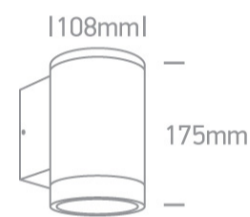

13 Wall & Ceiling>The PAR30 Outdoor Wall Lights

67400D/G

PAR30, E27 Wall outdoor cylinder, IP65.

Complies with standard EN60598-1 and any other specific standards.

Downloads

Dimensions

Physical Specification

Item Group	13 Wall & Ceiling
Family	The PAR30 Outdoor Wall Lights
Order Code	67400D/G
Colour	Grey
Material	Die Cast
Diffuser Material	Glass
Shape	Circular
Height	175mm
Diameter	108mm
Surface Wall	Yes
Indoor	Yes
Outdoor	Yes

Dimmable	N/A
----------	-----

F Mark	
--------	---

Illumination Data

Illumination Diagram	
----------------------	---

Packing Info

Box Length	15cm
------------	------

Box Width	11,5cm
-----------	--------

Box Height	19,5cm
------------	--------