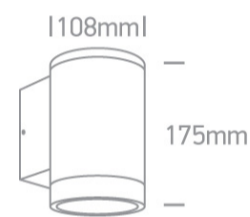

## 67400D/B

PAR30, E27 Wall outdoor cylinder, IP65.

Complies with standard EN60598-1 and any other specific standards.

Downloads

Dimensions

Physical Specification

Item Group	13 Wall & Ceiling
Family	The PAR30 Outdoor Wall Lights
Order Code	67400D/B
Colour	Black
Material	Die Cast
Diffuser Material	Glass
Shape	Circular
Height	175mm
Diameter	108mm
Surface Wall	Yes
Indoor	Yes
Outdoor	Yes

## Packing Info

Box Length	15cm
------------	------

Box Width	11,5cm
-----------	--------

Box Height	19,5cm
------------	--------

Pcs/Carton	6
------------	---

Barcode	5291889058083
---------	---------------