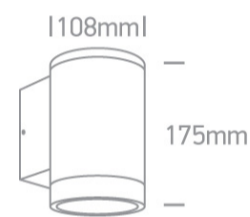

13 Wall & Ceiling>The PAR30 Outdoor Wall Lights

67400D/AN

PAR30, E27 Wall outdoor cylinder, IP65.

Complies with standard EN60598-1 and any other specific standards.

Downloads

Dimensions

Physical Specification

Item Group	13 Wall & Ceiling
Family	The PAR30 Outdoor Wall Lights
Order Code	67400D/AN
Colour	Anthracite
Material	Die Cast
Diffuser Material	Glass
Shape	Circular
Height	175mm
Diameter	108mm
Surface Wall	Yes
Indoor	Yes
Outdoor	Yes

Illumination Data

Illumination Diagram	
----------------------	---------------------------------------------------------------------------------------

Packing Info

Box Length	15cm
------------	------

Box Width	11,5cm
-----------	--------

Box Height	19,5cm
------------	--------

Pcs/Carton	6
------------	---

Barcode	5291889058052
---------	---------------

HS Code	9405409900
---------	------------

Certification & Warranty

Warranty

3 Years

Weee Directive