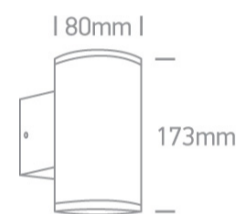

13 Wall & Ceiling>The GU10 Outdoor Wall Lights Die cast

67400B/G

2x35W MR16 GU10 Die Cast, Outdoor Wall Lights.

Complies with standard EN60598-1 and any other specific standards

Downloads

Dimensions

Physical Specification

Item Group	13 Wall & Ceiling
Family	The GU10 Outdoor Wall Lights Die cast
Order Code	67400B/G
Colour	Grey
Material	Die Cast
Shape	Circular
Height	173mm
Diameter	80mm
Surface Wall	Yes
Indoor	Yes
Outdoor	Yes
Adjustable	No

Power(Watts)

2X35W

IP Rating

IP54

Light Source

Replaceable lamp

Lamp Holder

GU10