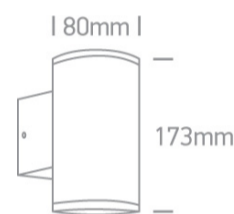

13 Wall & Ceiling>The GU10 Outdoor Wall Lights Die cast

67400B/AN

2x35W MR16 GU10 Die Cast, Outdoor Wall Lights.

Complies with standard EN60598-1 and any other specific standards

Downloads

Dimensions

Physical Specification

Item Group	13 Wall & Ceiling
Family	The GU10 Outdoor Wall Lights Die cast
Order Code	67400B/AN
Colour	Anthracite
Material	Die Cast
Shape	Circular
Height	173mm
Diameter	80mm
Surface Wall	Yes
Indoor	Yes
Outdoor	Yes
Adjustable	No