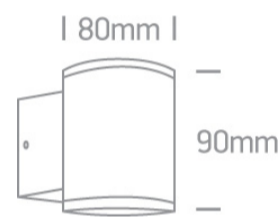

13 Wall & Ceiling>The GU10 Outdoor Wall Lights Die cast

67400A/G

35W MR16 GU10 Die Cast, Outdoor Wall Lights.

Complies with standard EN60598-1 and any other specific standards

Downloads

Dimensions

Physical Specification

Item Group	13 Wall & Ceiling
Family	The GU10 Outdoor Wall Lights Die cast
Order Code	67400A/G
Colour	Grey
Material	Die Cast
Shape	Circular
Height	90mm
Diameter	80mm
Surface Wall	Yes
Indoor	Yes
Outdoor	Yes
Adjustable	No