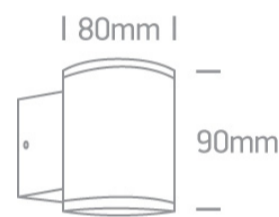

13 Wall & Ceiling>The GU10 Outdoor Wall Lights Die cast

67400A/B

35W MR16 GU10 Die Cast, Outdoor Wall Lights.

Complies with standard EN60598-1 and any other specific standards

Downloads

Dimensions

Physical Specification

Item Group	13 Wall & Ceiling
Family	The GU10 Outdoor Wall Lights Die cast
Order Code	67400A/B
Colour	Black
Material	Die Cast
Shape	Circular
Height	90mm
Diameter	80mm
Surface Wall	Yes
Indoor	Yes
Outdoor	Yes
Adjustable	No