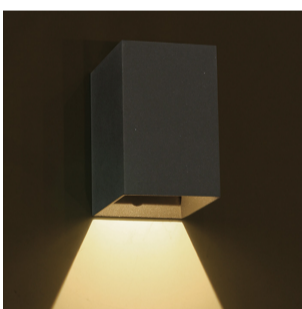

14 Wall & Ceiling LED > Outdoor Wall Dark Lights Die cast

67398/AN/W

3W LED wall light, IP54, ideal for both indoor and outdoor installation.

Supplied with non-dimmable LED driver.

Complies with standard EN60598-1 and any other specific standards.

Downloads

Dimensions

Gallery

Physical Specification

Item Group	14 Wall & Ceiling LED
Family	Outdoor Wall Dark Lights Die cast
Order Code	67398/AN/W
Colour	Anthracite
Material	Die Cast
Shape	Rectangular
Length	90mm