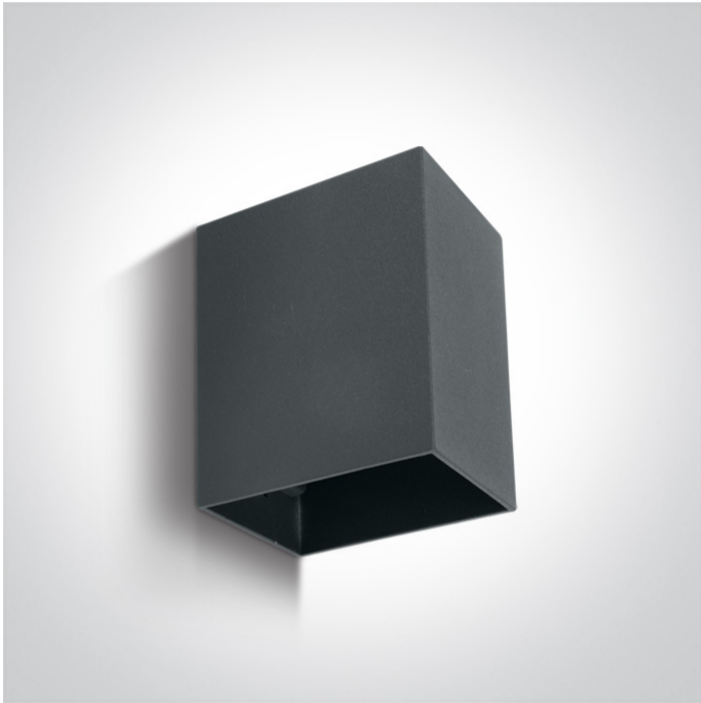

14 Wall & Ceiling LED > Outdoor Wall Dark Lights Die cast

67398/AN/W

3W LED wall light, IP54, ideal for both indoor and outdoor installation.

Supplied with non-dimmable LED driver.

Complies with standard EN60598-1 and any other specific standards.

Downloads

Dimensions

Gallery

Physical Specification

Item Group	14 Wall & Ceiling LED
Family	Outdoor Wall Dark Lights Die cast
Order Code	67398/AN/W
Colour	Anthracite
Material	Die Cast
Shape	Rectangular
Length	90mm

Width	68mm
Height	107mm
Surface Wall	Yes
Indoor	Yes
Outdoor	Yes