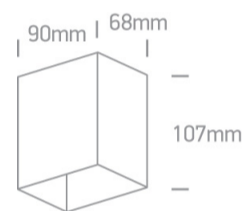

Downloads

Dimensions

Gallery

Physical Specification

Item Group	14 Wall & Ceiling LED
Family	Outdoor Wall Dark Lights Die cast
Order Code	67398/AN/W
Colour	Anthracite
Material	Die Cast
Shape	Rectangular
Length	90mm

Width	68mm
Height	107mm
Surface Wall	Yes
Indoor	Yes
Outdoor	Yes

#### Packing Info

Box Length	10,5cm
Box Width	9cm
Box Height	12cm
Box Weight	0,45Kg

Pcs/Carton

24

Barcode

5291889049593

HS Code

9405409900