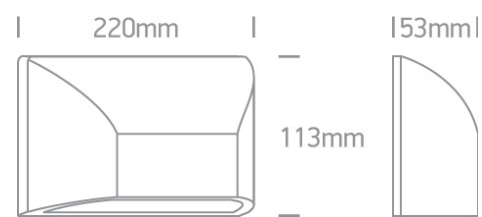

Downloads

Dimensions

Physical Specification

Item Group	14 Wall & Ceiling LED
Family	Down Illumination Wall Lights ABS + PC
Order Code	67396/AN/W
Colour	Anthracite
Material	ABS
Diffuser Material	PC
Shape	Rectangular
Length	220mm
Width	113mm
Height	60mm
Surface Wall	Yes
Indoor	Yes

Dark Light	Yes
------------	-----

Packing Info

Box Length	23cm
------------	------

Box Width	13cm
-----------	------

Box Height	7cm
------------	-----

Box Weight	0,36Kg
------------	--------

Pcs/Carton

20